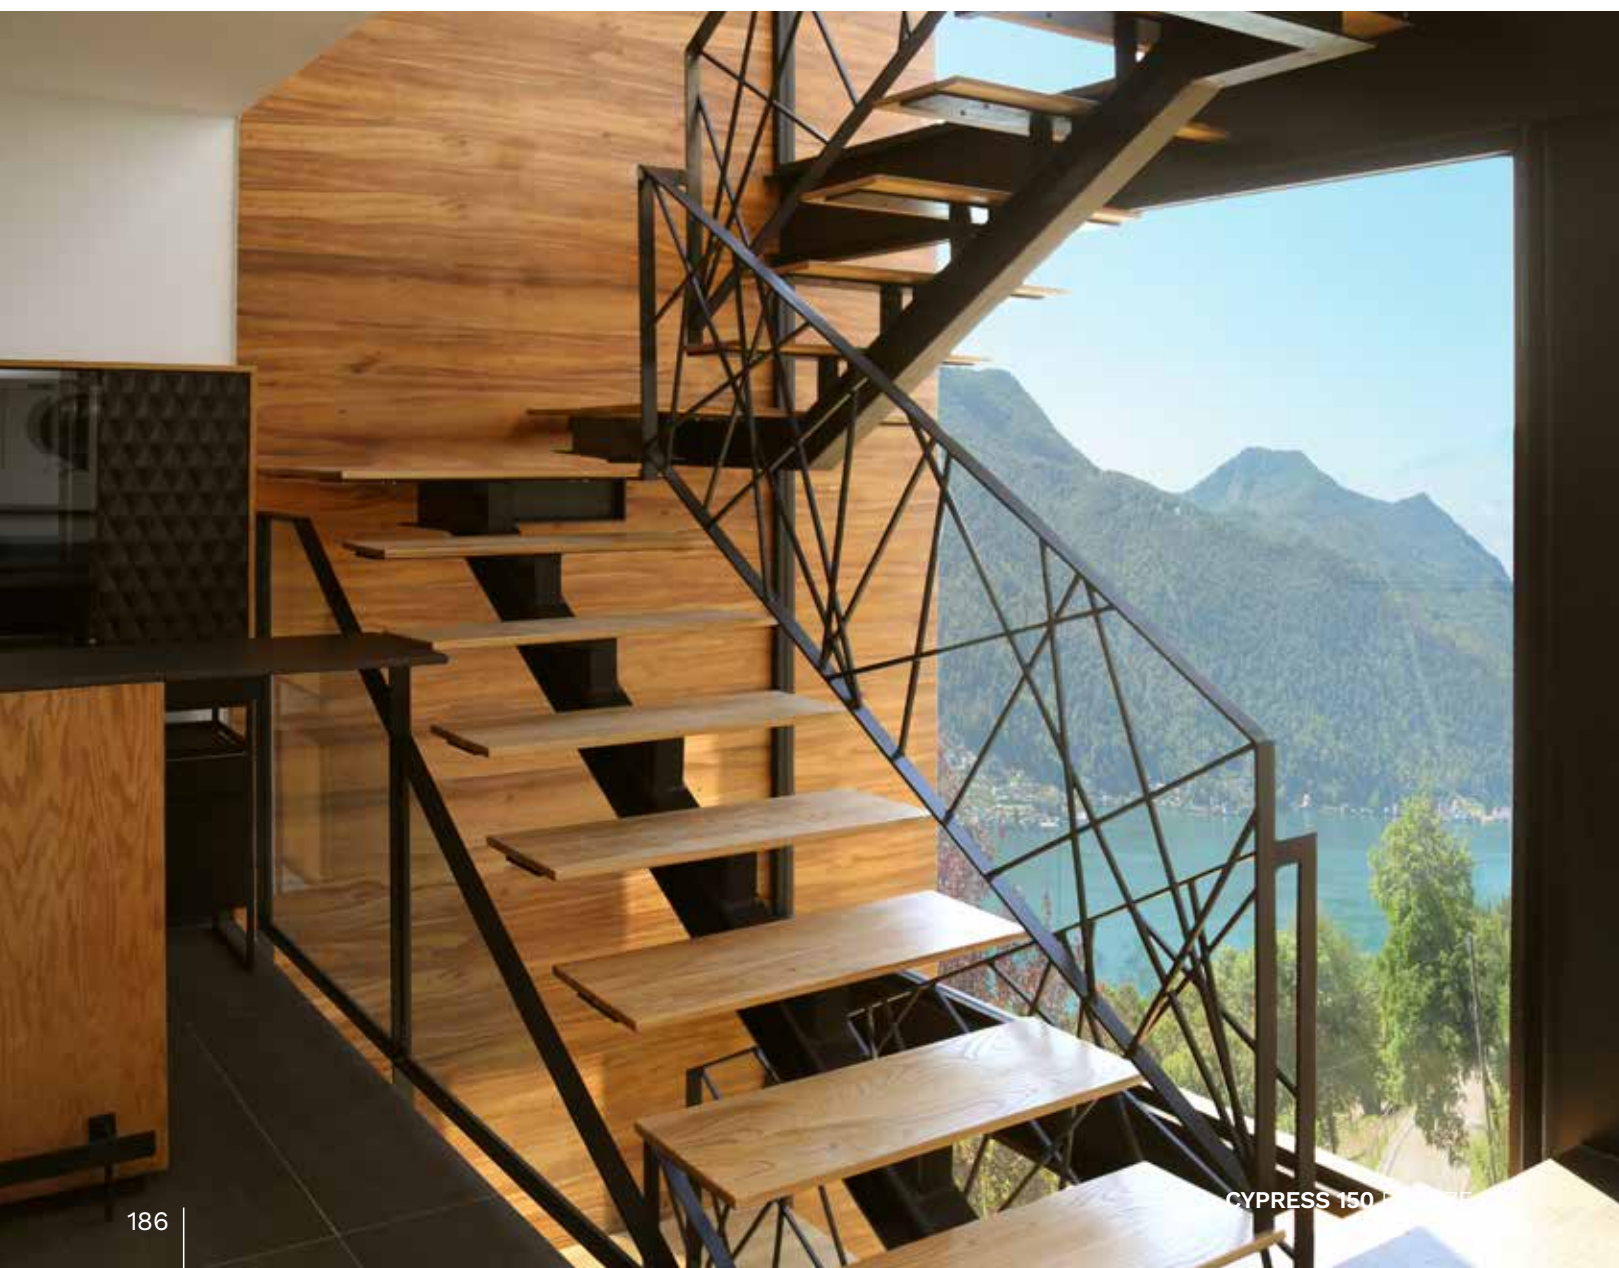

Bronze

Banyan

150 X 30 cm

Natural

Miel

CYPRESS 150

BANYAN NATURAL

Roble