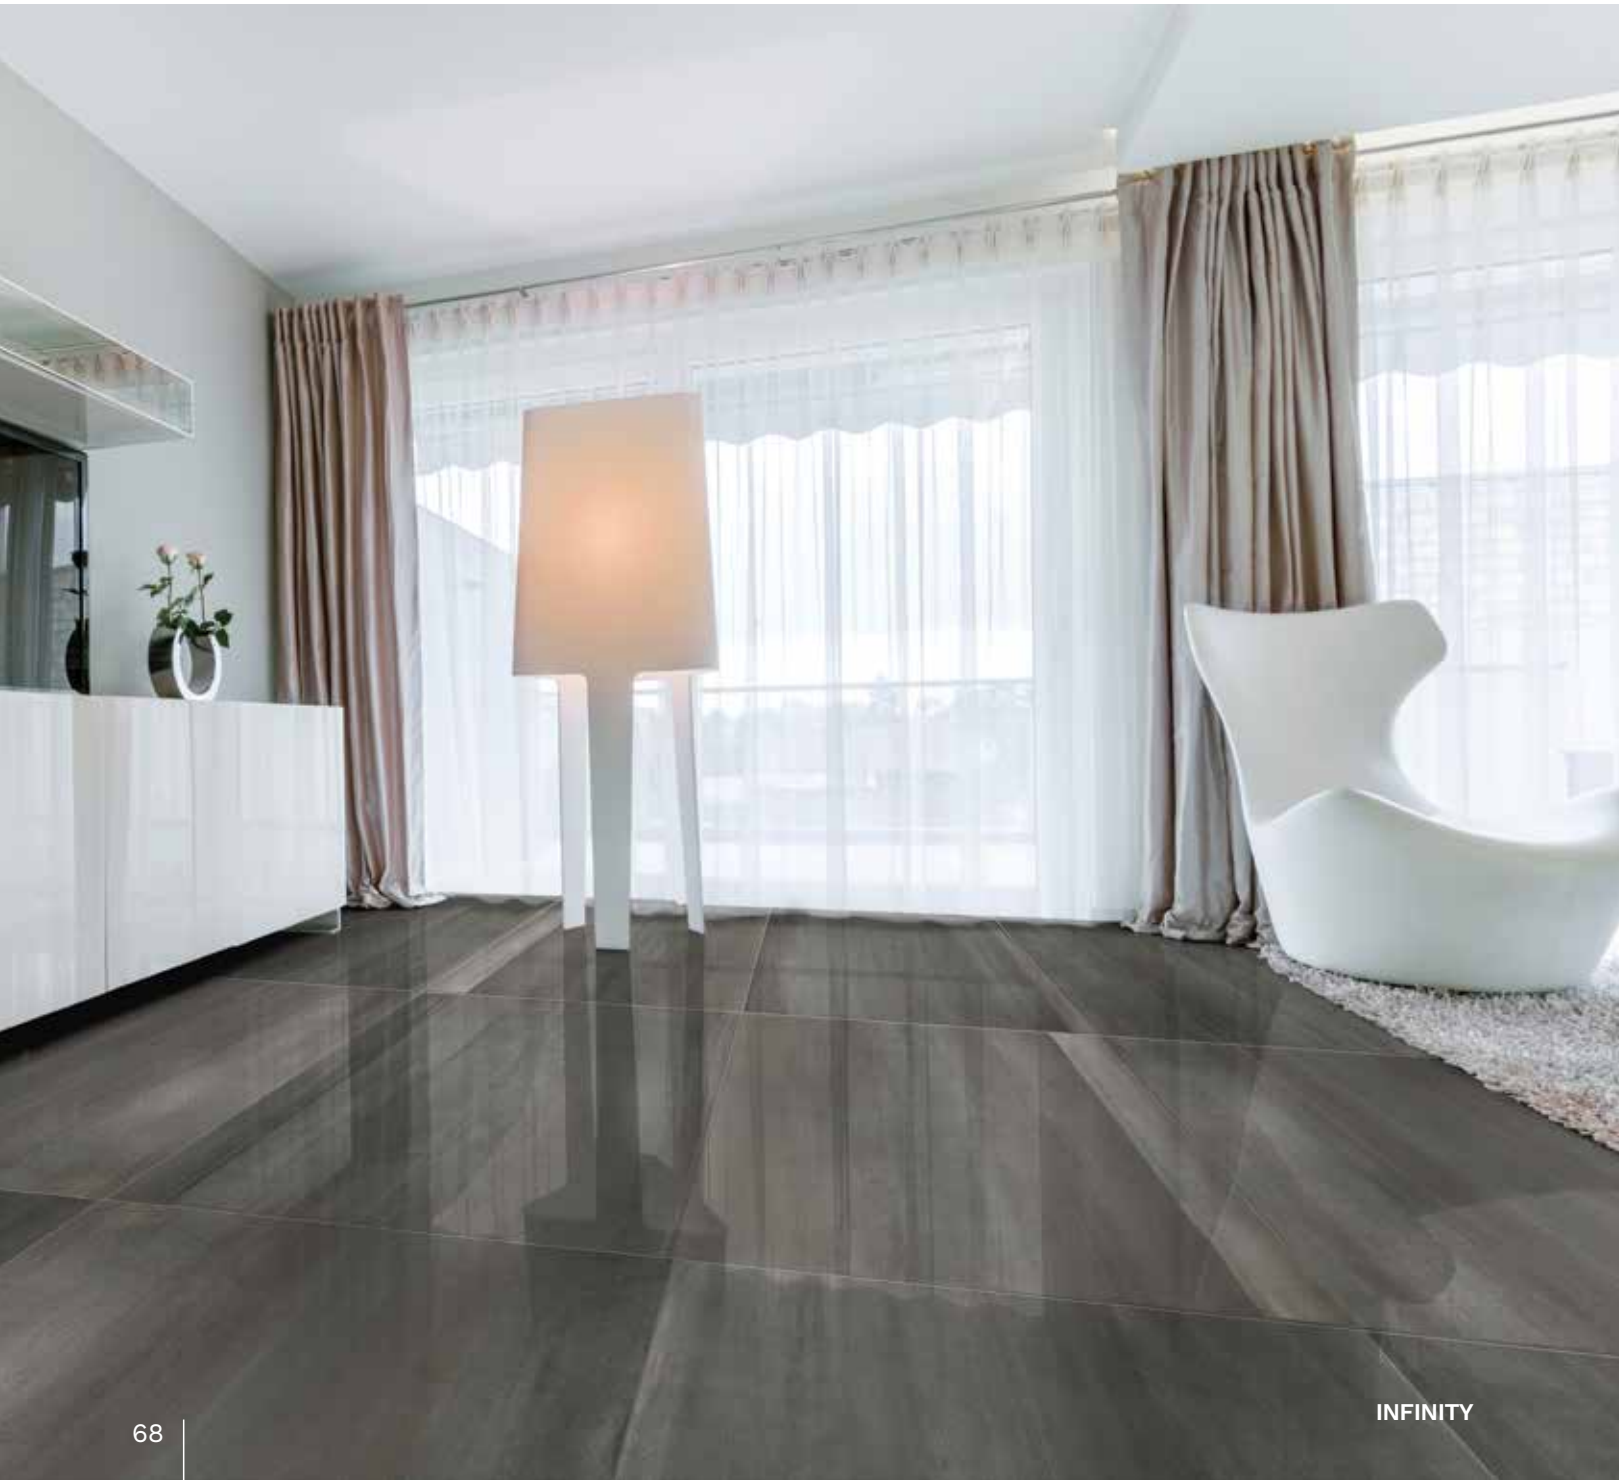

Desert

Sand

Grey

EVEREST

Infinity

60 X 120 cm

Italian Onix

60 X 120 cm